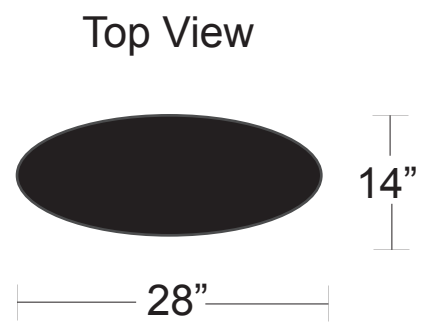

Popup Table

Graphic Prep Guidelines ONLY!

Sample Only
Not for design

Keep all important logos/graphics inside the safe area. Keep in mind that the panel wrap to the back of case.

Graphic size
40"H x 78"W

Front View
36"H x 26"W

See second page for
full size template

**Side
View**

Front View

**Side
View**

Back View