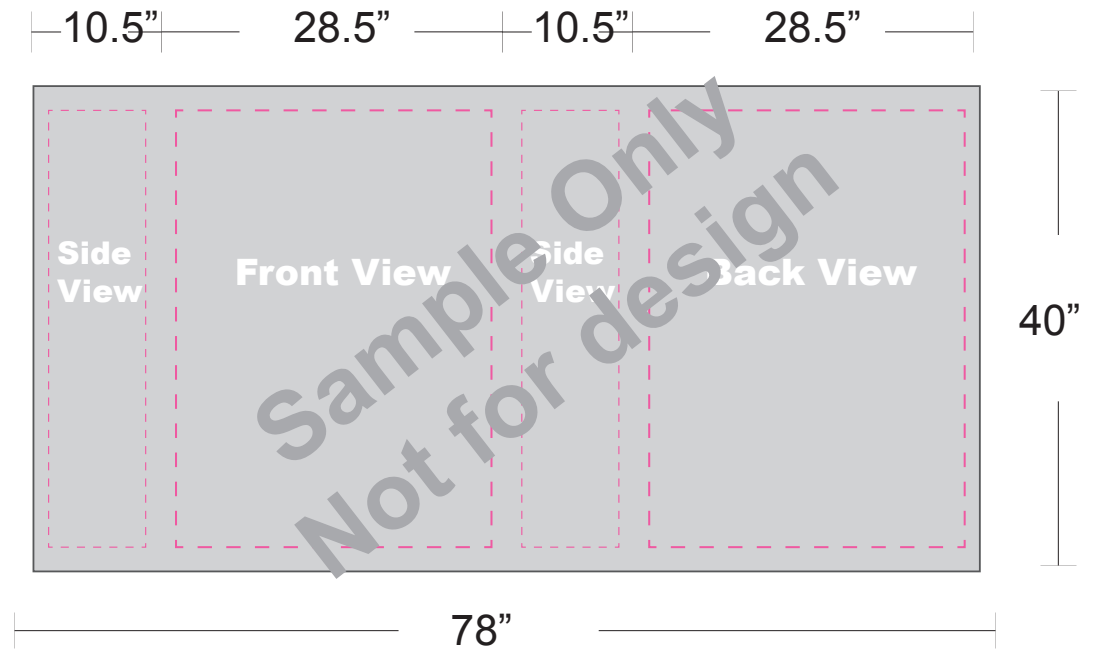

Popup Table

Graphic Prep Guidelines ONLY!

Sample Only
Not for design

Keep all important logos/graphics inside the safe area. Keep in mind that the panel wrap to the back of case.

Graphic size
40"H x 78"W

Front View
36"H x 26"W

See second page for
full size template

**Side
View**

Front View

**Side
View**

Back View