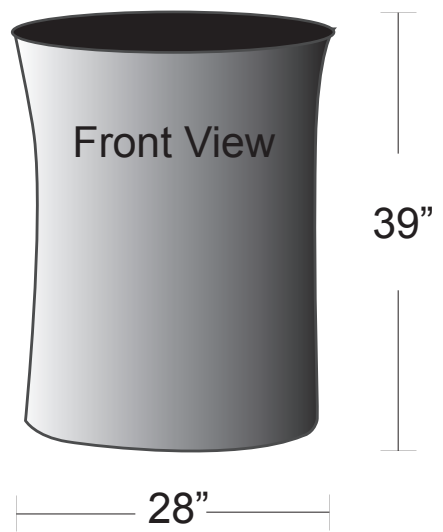

Popup Table

Graphic Prep Guidelines ONLY!

Sample Only
Not for design

Keep all important logos/graphics inside the safe area. Keep in mind that the panel wrap to the back of case.

Graphic size
40"H x 78"W

Front View
36"H x 26"W

See second page for
full size template

**Side
View**

Front View

**Side
View**

Back View